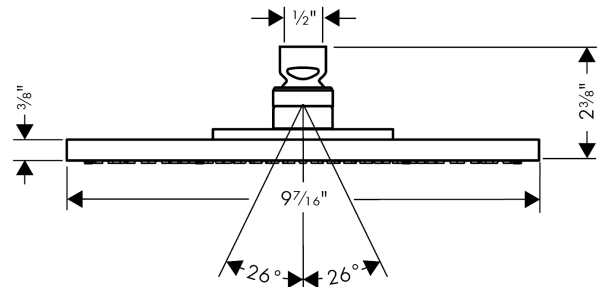

AXOR Starck
Showerhead 240 1-Jet, 2.5 GPM
Finishes : **chrome** Part no. : **28494001**

Features

- Spray modes: RainAir
- 180 no-clog spray channels
- Flow: 2.5 GPM (9.5 L/Min)
- Fully-finished matching spray face

Item details

List Price \$ 958.00

Technology

Compliance

Product image

Scale drawing

AXOR Starck
Showerhead 240 1-Jet, 2.5 GPM
Finishes : **chrome** Part no. : **28494001**

Exploded drawing

Year of production: >04/04

AXOR Starck
Showerhead 240 1-Jet, 2.5 GPM
 Finishes : **chrome** Part no. : **28494001**

Spare parts list

Year of production: >04/04

Pos.		Part no.	Price	PU
1	air jet (Eco)	95795000	-	1
2	seal	97606000	-	1
3	lever collar	97536000	-	1
4	nut	97958000	-	1
5	filter packing	88649000	-	1
6	lock washer	98942000	-	1
7	hollow set screw M4x6	97767000	-	1