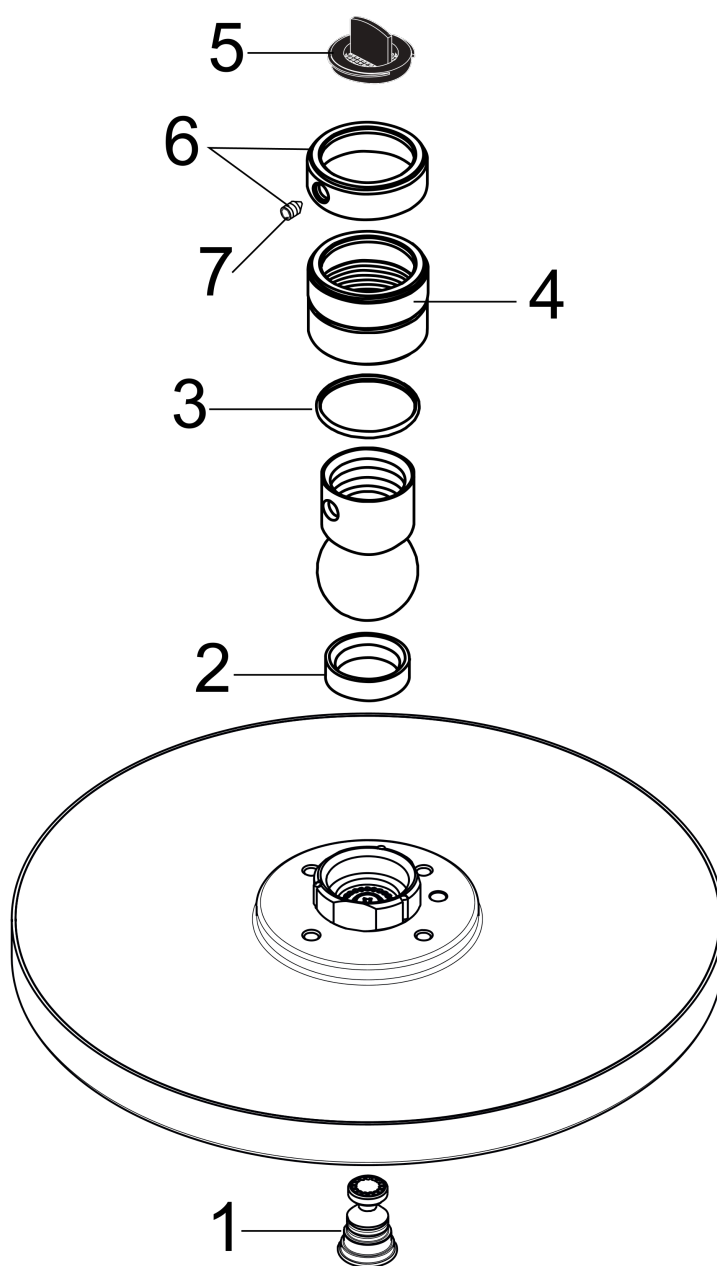

AXOR Starck
Showerhead 240 1-Jet, 2.5 GPM
Finishes : **chrome** Part no. : **28494001**

Features

- Spray modes: RainAir
- 180 no-clog spray channels
- Flow: 2.5 GPM (9.5 L/Min)
- Fully-finished matching spray face

Item details

List Price \$ 958.00

Technology

Compliance

Product image

Scale drawing

AXOR Starck
Showerhead 240 1-Jet, 2.5 GPM
Finishes : **chrome** Part no. : **28494001**

Exploded drawing

Year of production: >04/04

AXOR Starck
Showerhead 240 1-Jet, 2.5 GPM
 Finishes : **chrome** Part no. : **28494001**

Spare parts list

Year of production: >04/04

Pos.		Part no.	Price	PU
1	air jet (Eco)	95795000	-	1
2	seal	97606000	-	1
3	lever collar	97536000	-	1
4	nut	97958000	-	1
5	filter packing	88649000	-	1
6	lock washer	98942000	-	1
7	hollow set screw M4x6	97767000	-	1